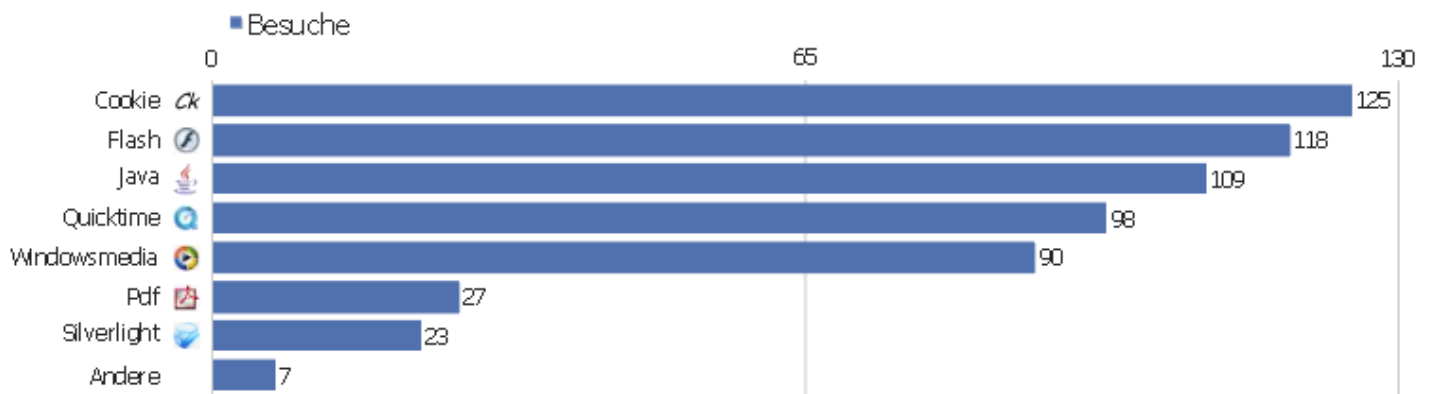

Liste der Plugins

Plugin	Besuche	% Besuche
Cookie	125	100%
Flash	118	94,4%
Java	109	87,2%
Quicktime	98	78,4%
Windowsmedia	90	72%
Pdf	27	21,6%
Silverlight	23	18,4%
Director	6	4,8%
Realplayer	1	0,8%
Gears	0	0%