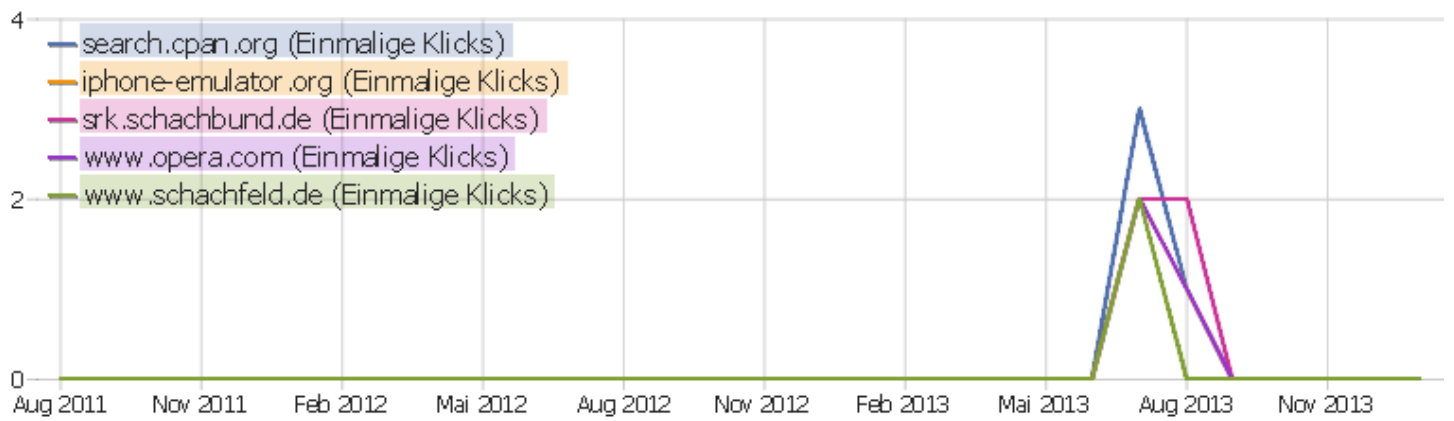

Ausgehende Verweise

Angeklickte URL	Einmalige Klicks	Klicks
www.iccf-webchess.com	3	3
www.ingram-braun.net	2	3
ratings.fide.com	1	1