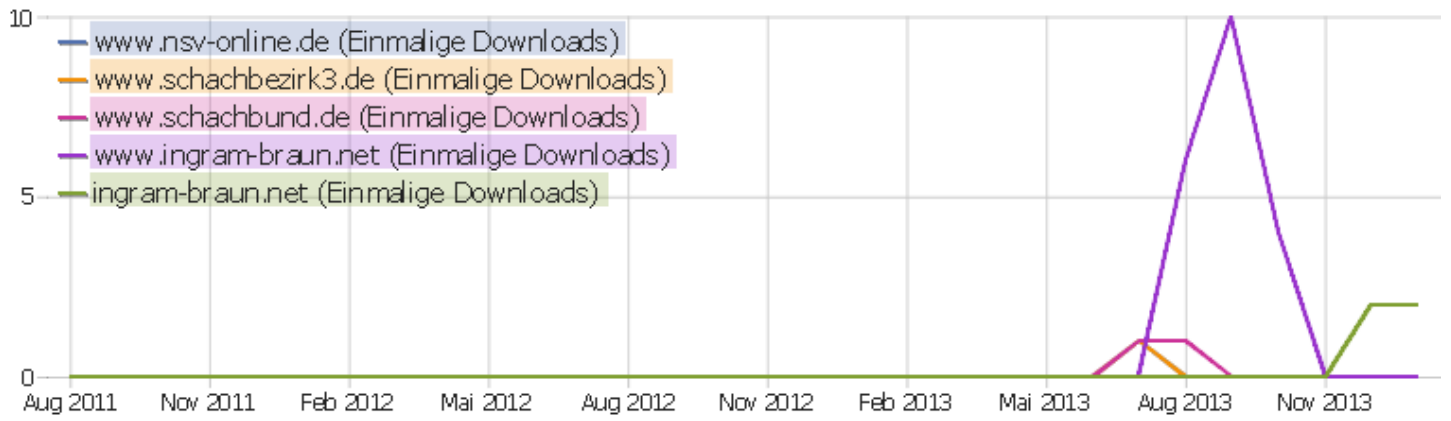

Downloads

Download-URL	Einmalige Downloads	Downloads
ingram-braun.net	2	2