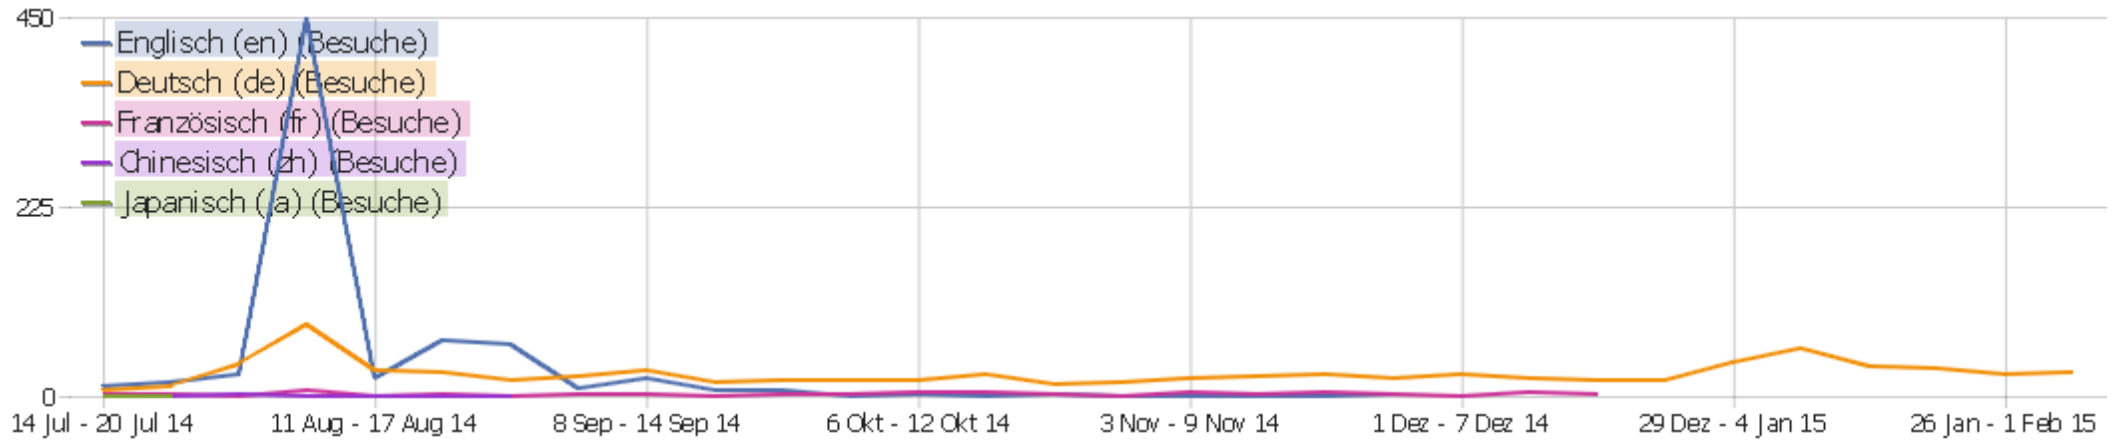

Sprach-Code

Sprache	Besuche	Aktionen	Aktionen pro Besuch	Durchschnittszeit auf der Webseite	Absprungrate	Konversionsrate
Deutsch (de)	29	117	4	00:01:25	17%	0%
Englisch - USA (en-us)	20	114	5,7	00:04:13	30%	0%
Schwedisch - Schweden (sv-se)	3	55	18,3	00:02:57	33%	0%
Französisch (fr)	2	5	2,5	00:00:17	0%	0%
Niederländisch (nl)	2	2	1	00:00:00	100%	0%
Portugiesisch - Brasilien (pt-br)	2	14	7	00:00:44	0%	0%
Dänisch - Dänemark (da-dk)	1	1	1	00:00:00	100%	0%
Deutsch - Österreich (de-at)	1	3	3	00:00:41	0%	0%
Englisch - Großbritannien (en-gb)	1	7	7	00:05:42	0%	0%
Spanisch (es)	1	2	2	00:00:16	0%	0%
Ungarisch (hu)	1	2	2	00:00:21	0%	0%
Italienisch (it)	1	2	2	00:00:21	0%	0%
Norwegisch (no)	1	3	3	00:00:13	0%	0%
Polnisch (pl)	1	1	1	00:00:00	100%	0%