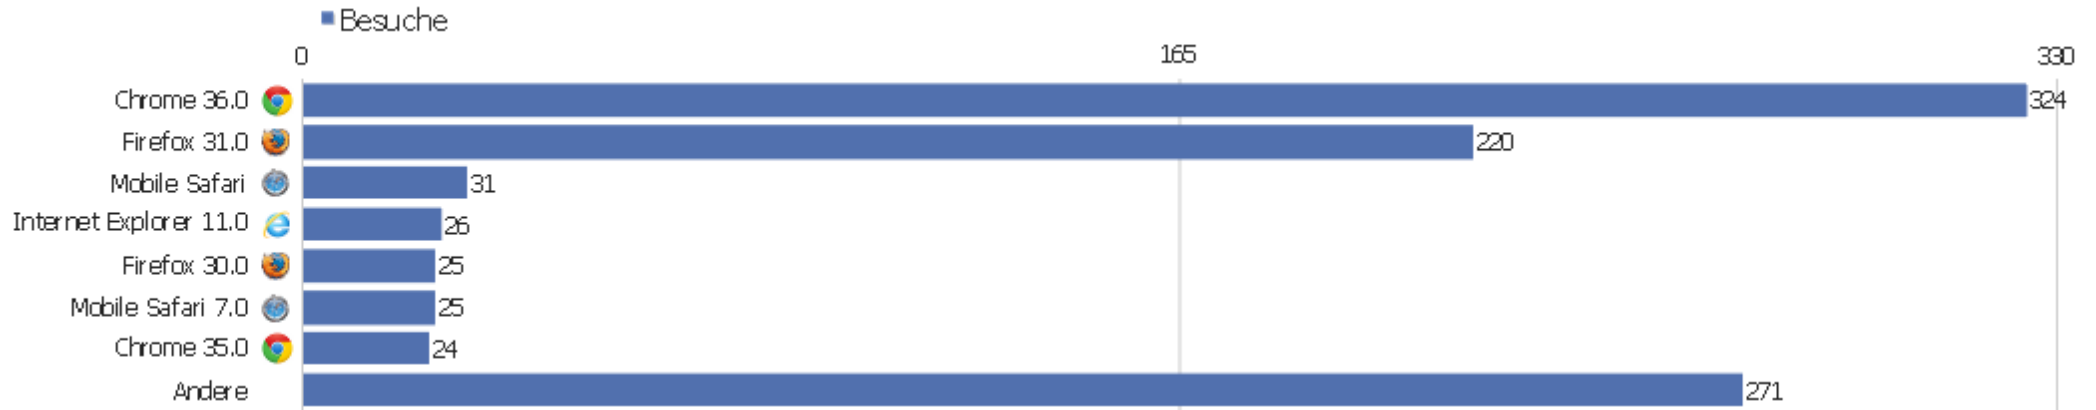

Browser Versionen

Browser Versionen	Besuche	Aktionen	Aktionen pro Besuch	Durchschnittszeit auf der Webseite	Absprungrate	Konversionsrate
Chrome 36.0	324	1596	4,93	00:29:17	5,25%	0%
Firefox 31.0	220	785	3,57	00:19:15	33,64%	0%
Mobile Safari	31	55	1,77	00:00:38	29,03%	0%
Internet Explorer 11.0	26	95	3,65	00:19:49	7,69%	0%
Firefox 30.0	25	88	3,52	00:20:47	24%	0%
Mobile Safari 7.0	25	67	2,68	00:02:42	4%	0%
Chrome 35.0	24	664	27,67	00:53:01	0%	0%
Safari 7.0	22	45	2,05	00:01:18	36,36%	0%
Chrome Mobile 33.0	14	29	2,07	00:01:08	0%	0%
Chrome Mobile 36.0	14	25	1,79	00:02:45	21,43%	0%
Chrome Mobile 30.0	12	25	2,08	00:00:26	8,33%	0%
Android Browser	11	30	2,73	00:01:55	0%	0%
Mobile Safari 6.0	11	18	1,64	00:00:12	36,36%	0%
Firefox 26.0	10	16	1,6	00:00:27	60%	0%