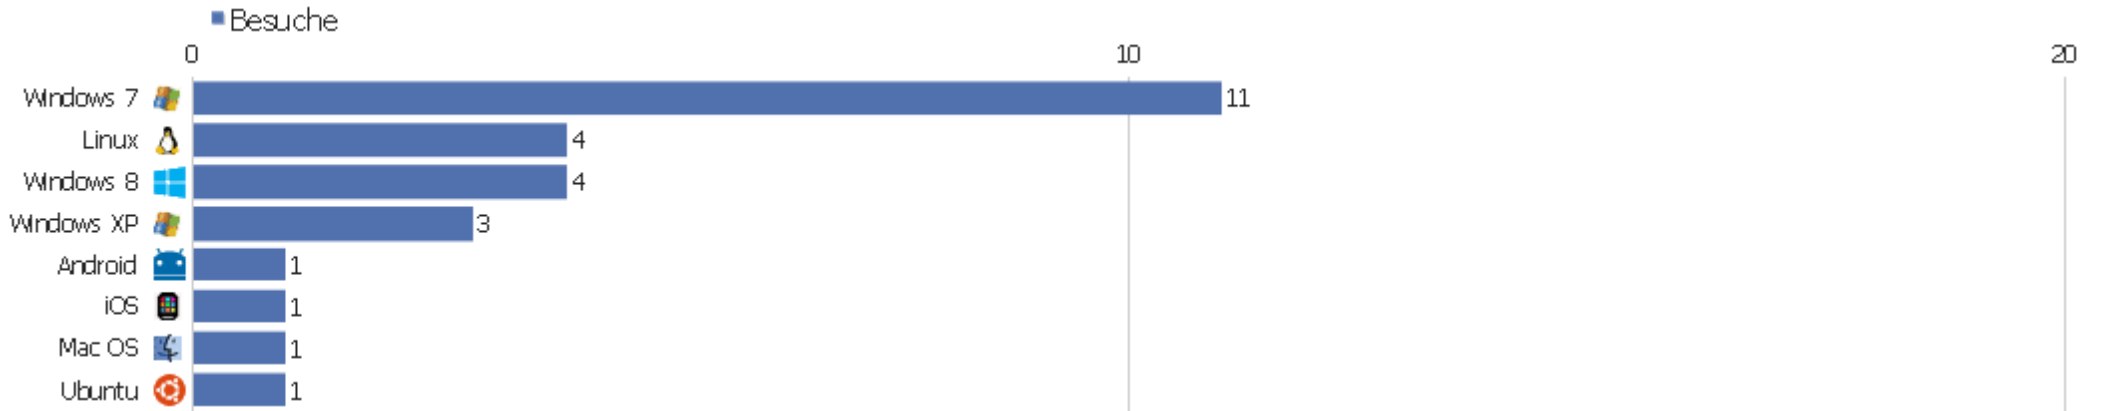

Betriebssysteme

Betriebssystem	Besuche	Aktionen	Aktionen pro Besuch	Durchschnittszeit auf der Webseite	Absprungrate	Konversionsrate
Windows 7	11	32	2,91	00:02:07	45,45%	0%
Linux	4	23	5,75	00:00:41	25%	0%
Windows 8	4	19	4,75	00:04:30	0%	0%
Windows XP	3	9	3	00:03:07	33,33%	0%
Android	1	9	9	00:02:00	0%	0%
iOS	1	1	1	00:00:00	100%	0%
Mac OS	1	1	1	00:00:00	100%	0%
Ubuntu	1	3	3	00:01:45	0%	0%