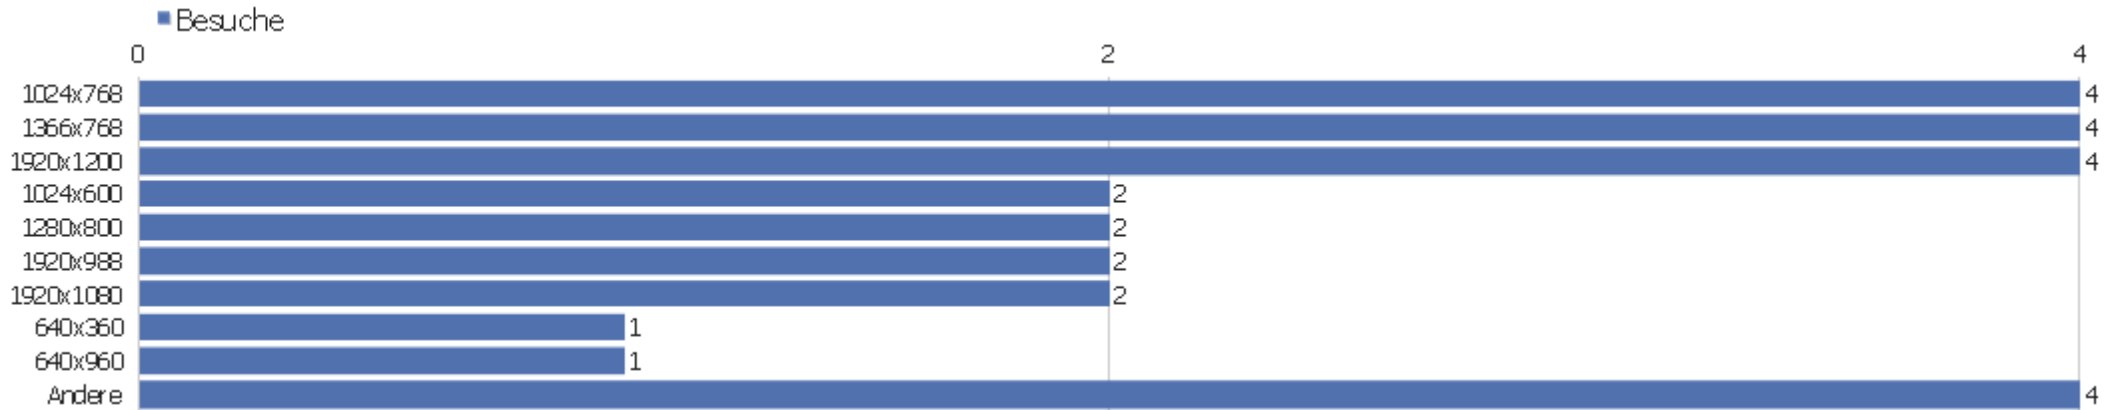

Bildschirmauflösungen

Auflösung	Besuche	Aktionen	Aktionen pro Besuch	Durchschnittszeit auf der Webseite	Absprungrate	Konversionsrate
1024x768	4	14	3,5	00:03:42	0%	0%
1366x768	4	7	1,75	00:03:34	50%	0%
1920x1200	4	22	5,5	00:04:35	0%	0%
1024x600	2	4	2	00:00:39	50%	0%
1280x800	2	5	2,5	00:00:34	50%	0%
1920x988	2	20	10	00:01:20	0%	0%
1920x1080	2	3	1,5	00:00:03	50%	0%
640x360	1	9	9	00:02:00	0%	0%
640x960	1	1	1	00:00:00	100%	0%
1093x614	1	1	1	00:00:00	100%	0%
1138x640	1	9	9	00:02:36	0%	0%
1280x1024	1	1	1	00:00:00	100%	0%
1680x1050	1	1	1	00:00:00	100%	0%