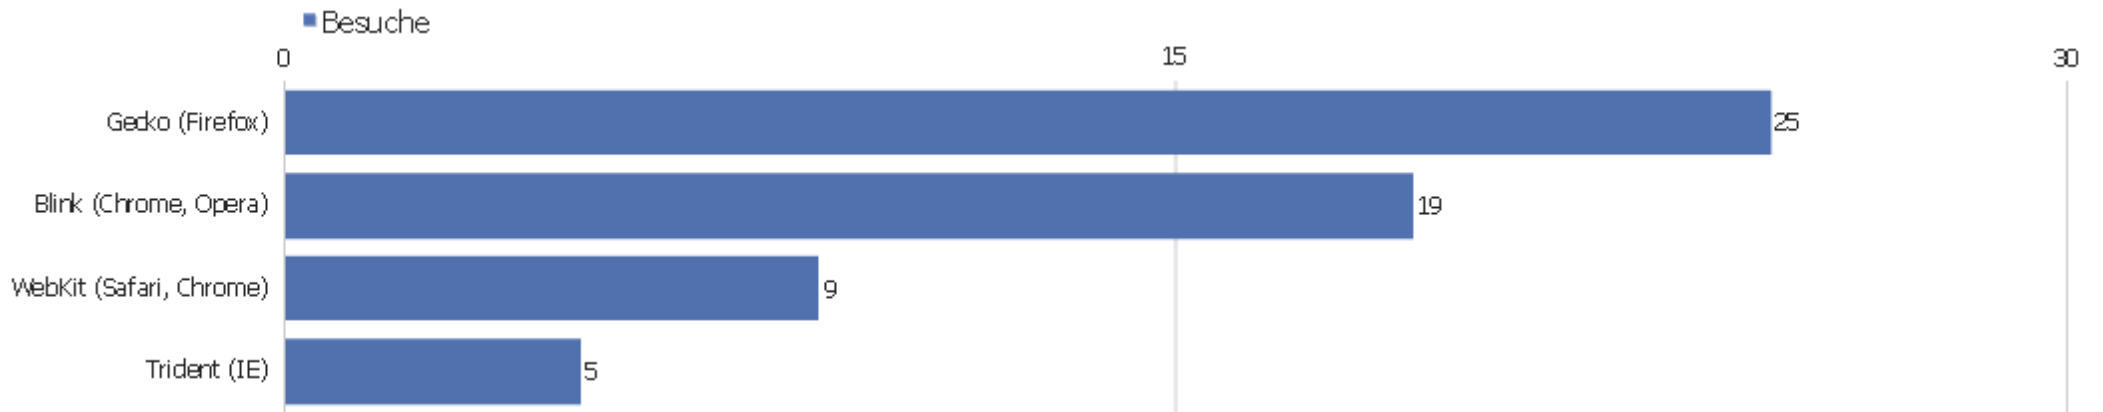

Safari 8.0

1

1

1

00:00:00

100%

0%

Browser engines