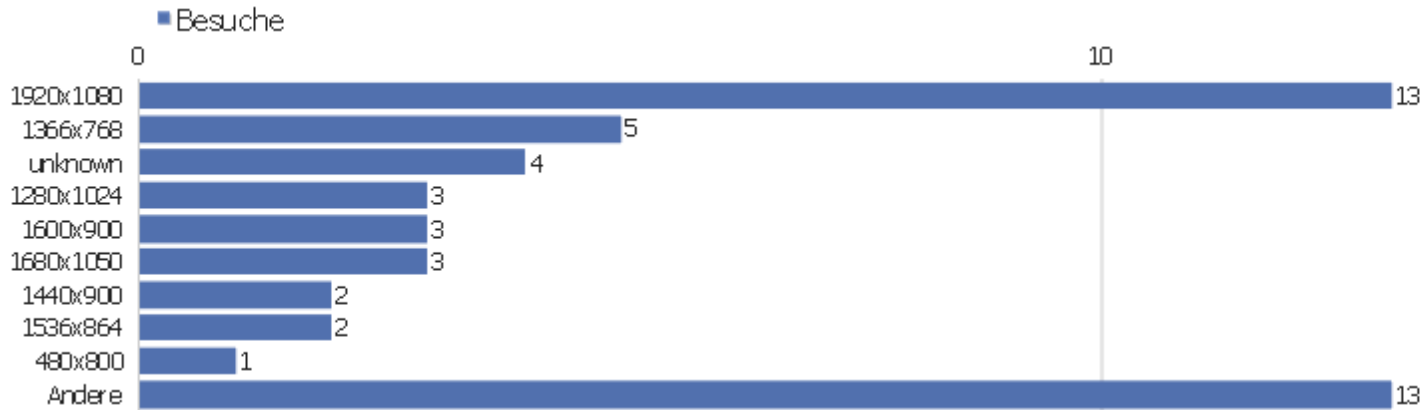

Bildschirmauflösungen

Auflösung	Besuche	Aktionen	Aktionen pro Besuch	Durchschnittszeit auf der Webseite	Absprungrate	Konversionsrate
1920x1080	13	86	6,62	00:09:28	0%	0%
1366x768	5	9	1,8	00:04:33	20%	0%
unknown	4	7	1,75	00:00:16	50%	0%
1280x1024	3	14	4,67	00:36:34	0%	0%
1600x900	3	26	8,67	01:18:05	0%	0%
1680x1050	3	6	2	00:04:06	0%	0%
1440x900	2	4	2	00:00:41	50%	0%
1536x864	2	6	3	00:02:26	0%	0%
480x800	1	2	2	00:00:23	0%	0%
640x960	1	2	2	00:00:10	0%	0%
640x1136	1	2	2	00:00:22	0%	0%
800x600	1	2	2	00:02:23	0%	0%
853x683	1	1	1	00:00:00	100%	0%
1024x640	1	2	2	00:00:45	0%	0%