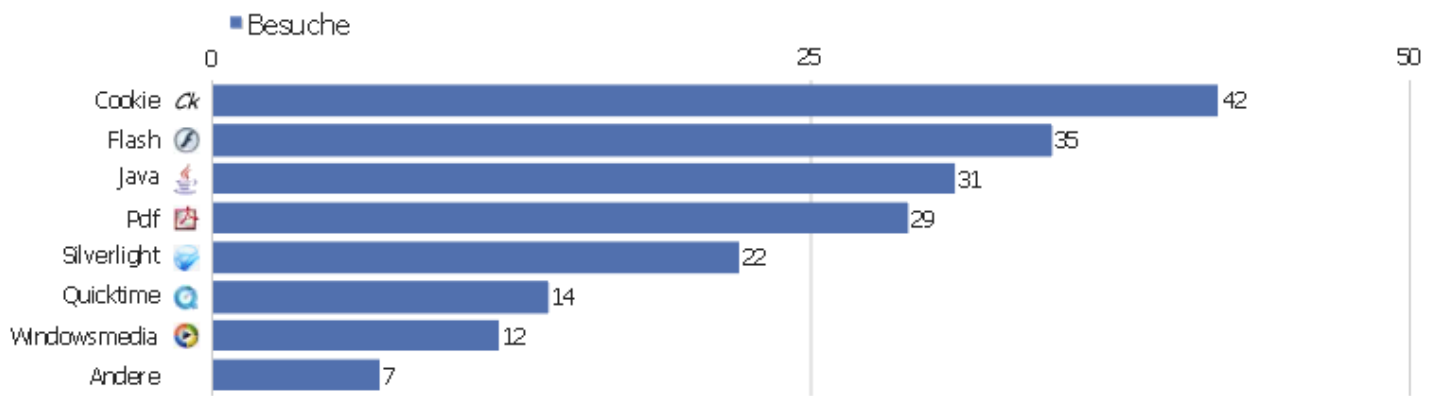

Liste der Plugins

Plugin	Besuche	% Besuche
Cookie	42	85,7%
Flash	35	71,4%
Java	31	63,3%
Pdf	29	59,2%
Silverlight	22	44,9%
Quicktime	14	28,6%
Windowsmedia	12	24,5%
Director	5	10,2%
Realplayer	2	4,1%
Gears	0	0%