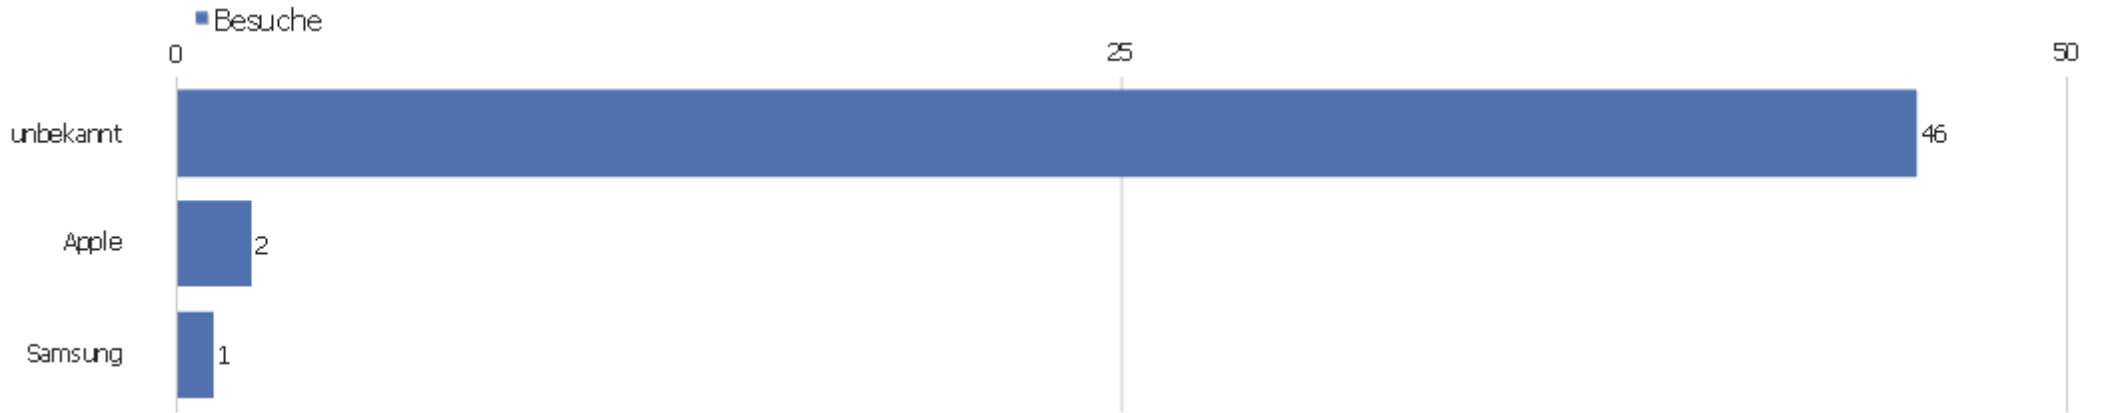

Gerätemarkre

Gerätemarkre	Besuche	Aktionen	Aktionen pro Besuch	Durchschnittszeit auf der Webseite	Absprungrate	Konversionsrate
unbekannt	46	187	4,07	00:12:24	13,04%	0%
🍏 Apple	2	4	2	00:00:16	0%	0%
📱 Samsung	1	2	2	00:00:23	0%	0%