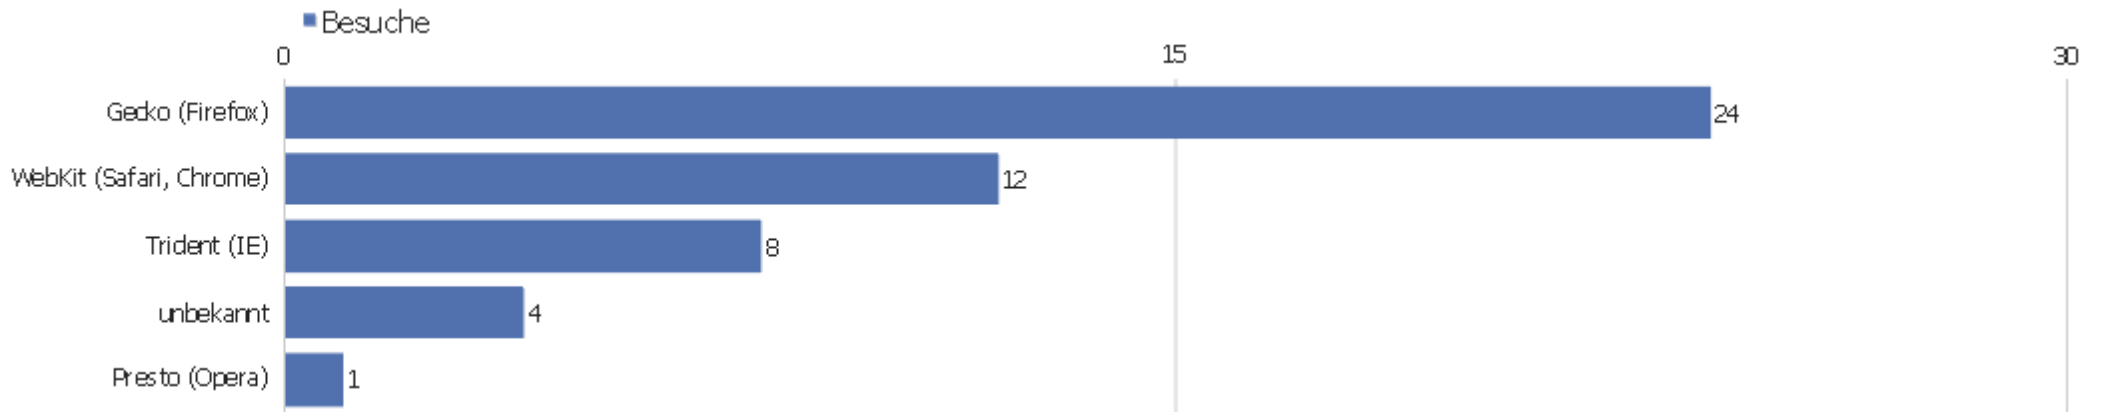

Browser engines

Browser engine	Besuche	Aktionen	Aktionen pro Besuch	Durchschnittszeit auf der Webseite	Absprungrate	Konversionsrate
Gecko (Firefox)	24	78	3,25	00:13:22	20,83%	0%
WebKit (Safari, Chrome)	12	50	4,17	00:08:24	0%	0%
Trident (IE)	8	56	7	00:18:00	0%	0%
unbekannt	4	7	1,75	00:00:14	25%	0%
Presto (Opera)	1	2	2	00:04:15	0%	0%