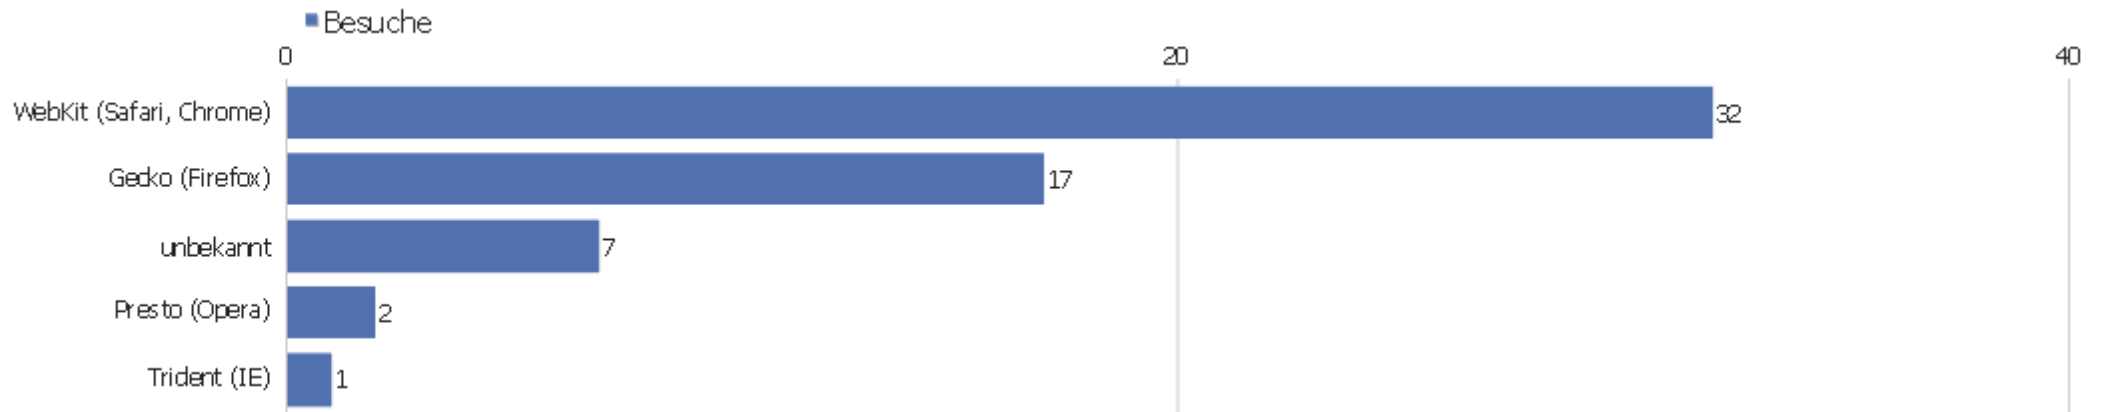

Browser nach Familie

Browserfamilie	Besuche	Aktionen	Aktionen pro Besuch	Durchschnittszeit auf der Webseite	Absprungrate	Konversionsrate
WebKit (Safari, Chrome)	32	193	6,03	00:18:18	6,25%	0%
Gecko (Firefox)	17	43	2,53	00:07:35	17,65%	0%
unbekannt	7	14	2	00:01:16	14,29%	0%
Presto (Opera)	2	6	3	00:01:18	0%	0%
Trident (IE)	1	4	4	00:18:53	0%	0%