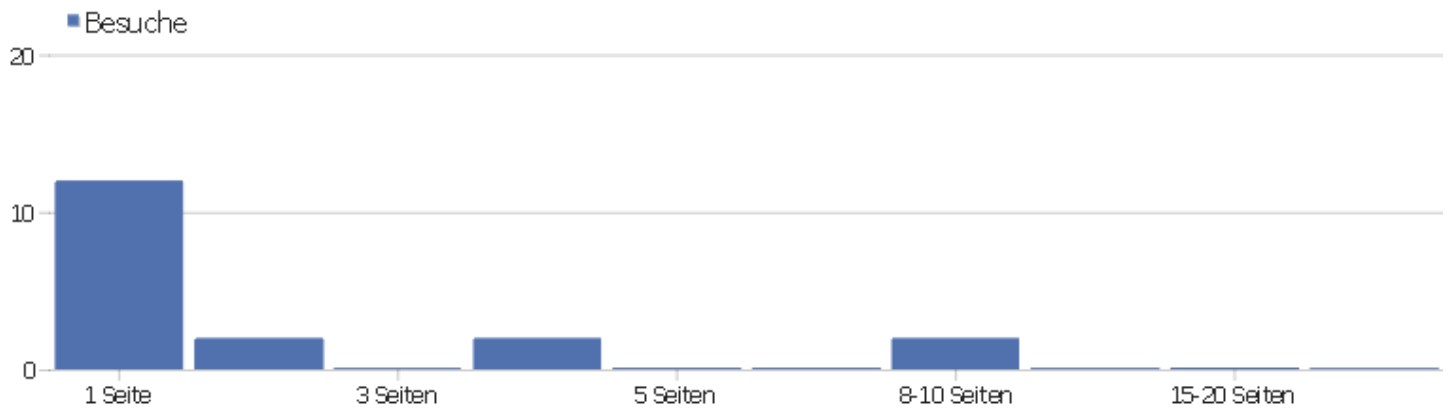

Seiten pro Besuch

Seiten pro Besuch	Besuche
1 Seite	12
2 Seiten	2
3 Seiten	0
4 Seiten	2
5 Seiten	0
6-7 Seiten	0
8-10 Seiten	2
11-14 Seiten	0
15-20 Seiten	0
21+ Seiten	0