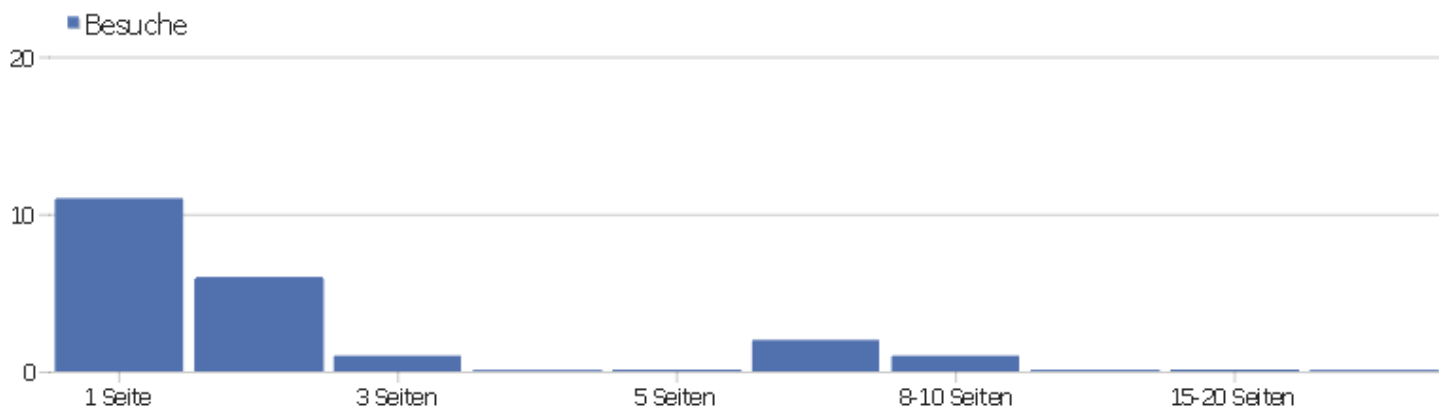

Seiten pro Besuch

Seiten pro Besuch	Besuche
1 Seite	11
2 Seiten	6
3 Seiten	1
4 Seiten	0
5 Seiten	0
6-7 Seiten	2
8-10 Seiten	1
11-14 Seiten	0
15-20 Seiten	0
21+ Seiten	0