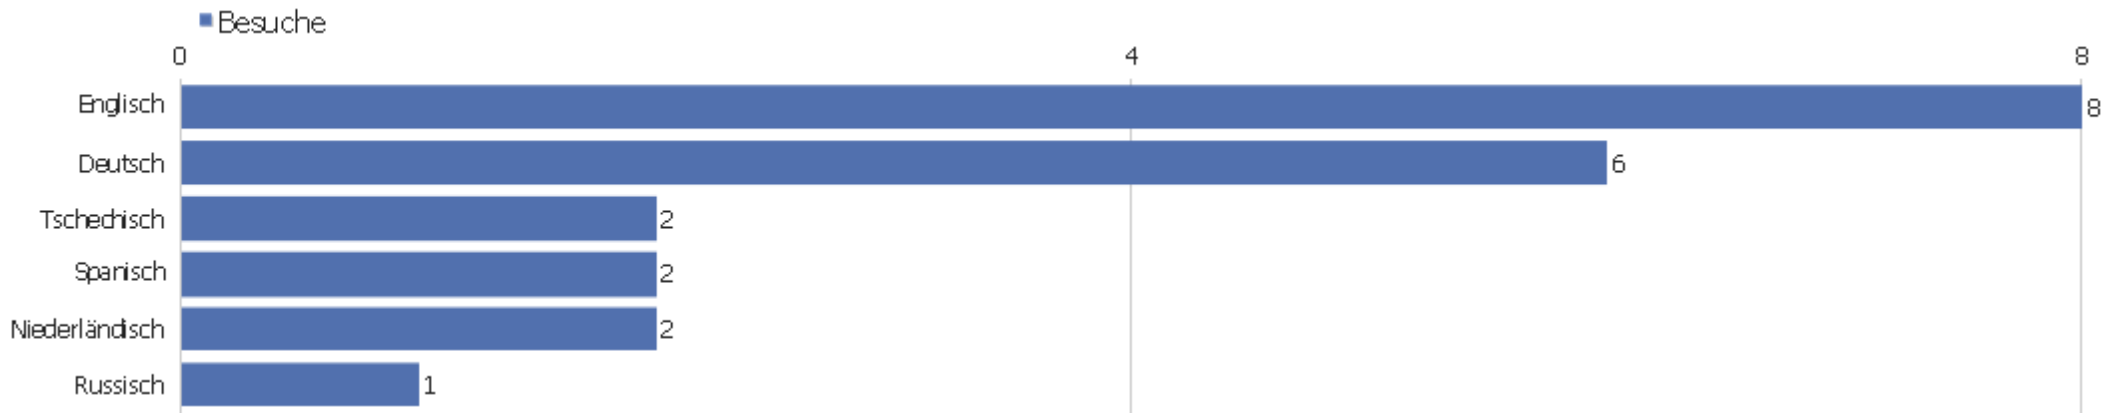

Browsersprache

Sprache	Besuche	Aktionen	Aktionen pro Besuch	Durchschnittszeit auf der Webseite	Absprungrate	Konversionsrate
Englisch	8	10	1,25	00:00:44	75%	0%
Deutsch	6	22	3,67	00:02:08	50%	0%
Tschechisch	2	8	4	00:00:16	0%	0%
Spanisch	2	4	2	00:12:06	0%	0%
Niederländisch	2	2	1	00:00:00	100%	0%
Russisch	1	2	2	00:00:14	0%	0%