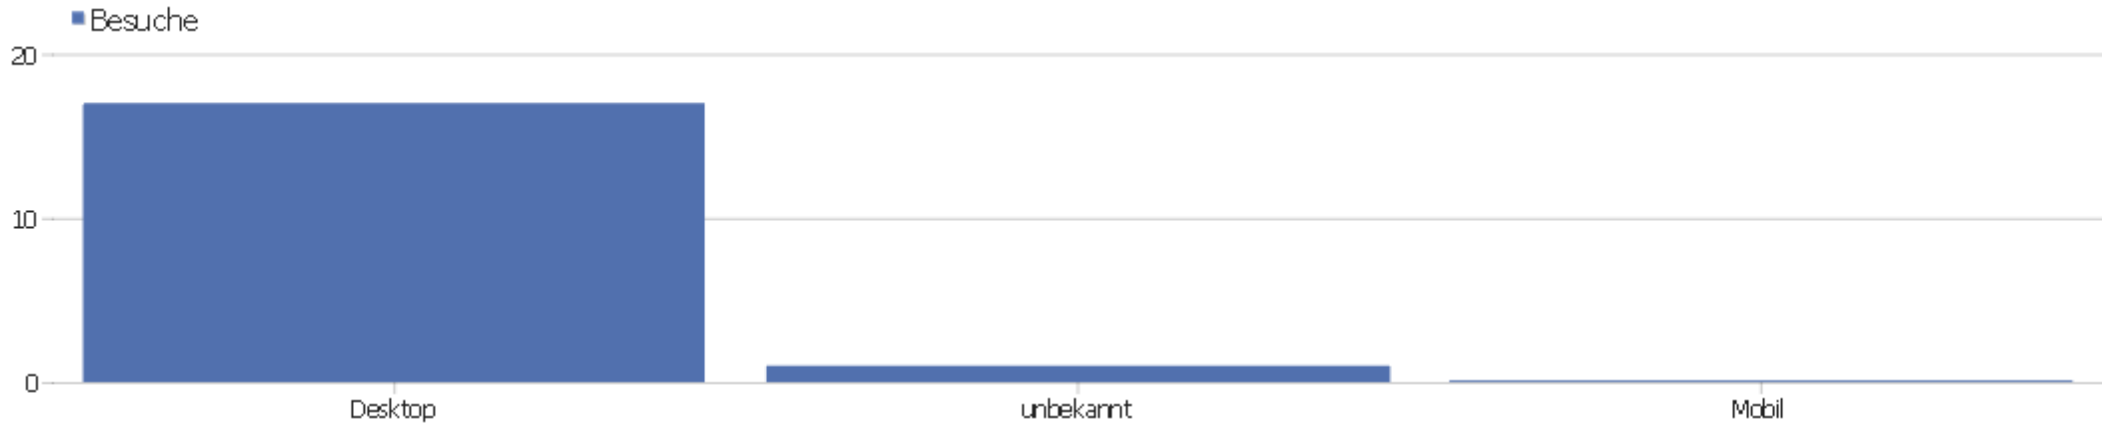

Mobilgerät vs. Desktop

Mobilgerät vs. Desktop	Besuche	Aktionen	Aktionen pro Besuch	Durchschnittszeit auf der Webseite	Absprungrate	Konversionsrate
Desktop	17	73	4,29	00:05:04	35,29%	0%
unbekannt	1	10	10	00:19:14	0%	0%
Mobil	0	0	0	00:00:00	0%	0%