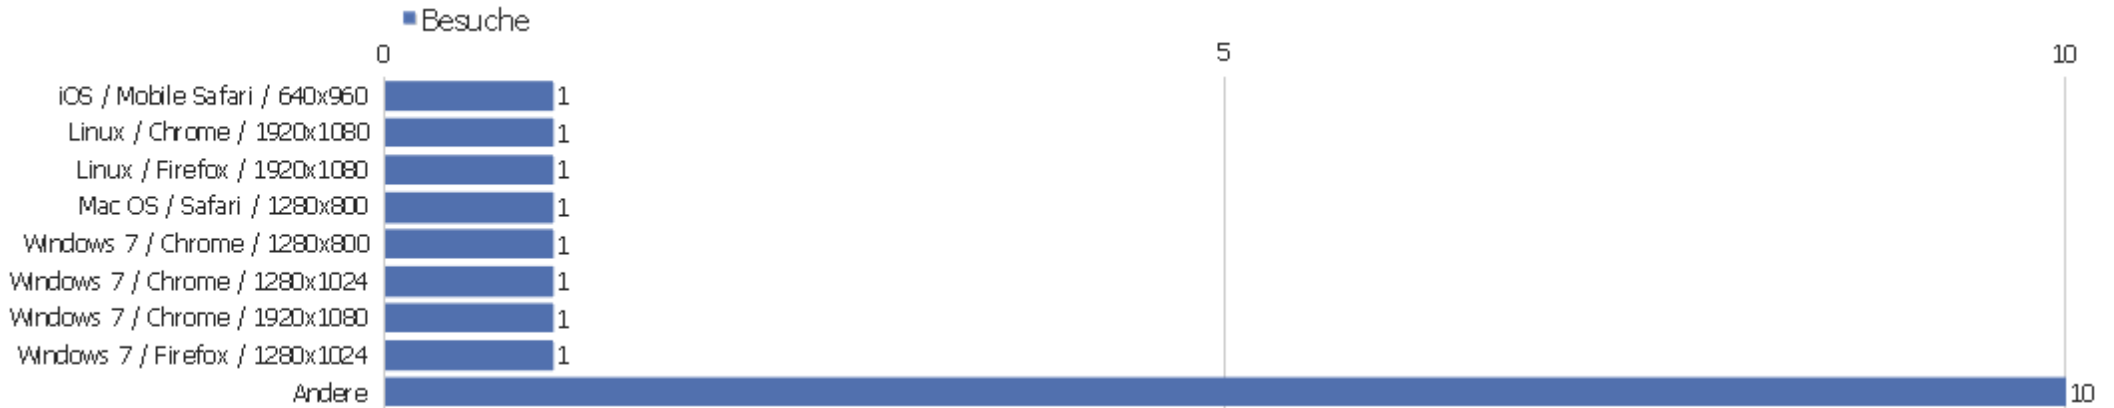

Globale Besucherkonfiguration

Konfiguration	Besuche	Aktionen	Aktionen pro Besuch	Durchschnittszeit auf der Webseite	Absprungsrate	Konversionsrate
iOS / Mobile Safari / 640x960	1	10	10	00:19:14	0%	0%
Linux / Chrome / 1920x1080	1	3	3	00:00:49	0%	0%
Linux / Firefox / 1920x1080	1	2	2	00:00:31	0%	0%
Mac OS / Safari / 1280x800	1	1	1	00:00:00	100%	0%
Windows 7 / Chrome / 1280x800	1	3	3	00:13:38	0%	0%
Windows 7 / Chrome / 1280x1024	1	1	1	00:00:00	100%	0%
Windows 7 / Chrome / 1920x1080	1	1	1	00:00:00	100%	0%
Windows 7 / Firefox / 1280x1024	1	37	37	00:44:31	0%	0%
Windows 7 / Firefox / 1344x840	1	1	1	00:00:00	100%	0%
Windows 7 / Firefox / 1440x900	1	3	3	00:00:58	0%	0%
Windows 7 / Firefox / 1600x1200	1	4	4	00:11:59	0%	0%
Windows 7 / Firefox / 1680x1050	1	1	1	00:00:00	100%	0%
Windows 7 / Firefox / 1920x1200	1	2	2	00:00:42	0%	0%
Windows 7 / Internet Explorer / 1366x768	1	1	1	00:00:00	100%	0%